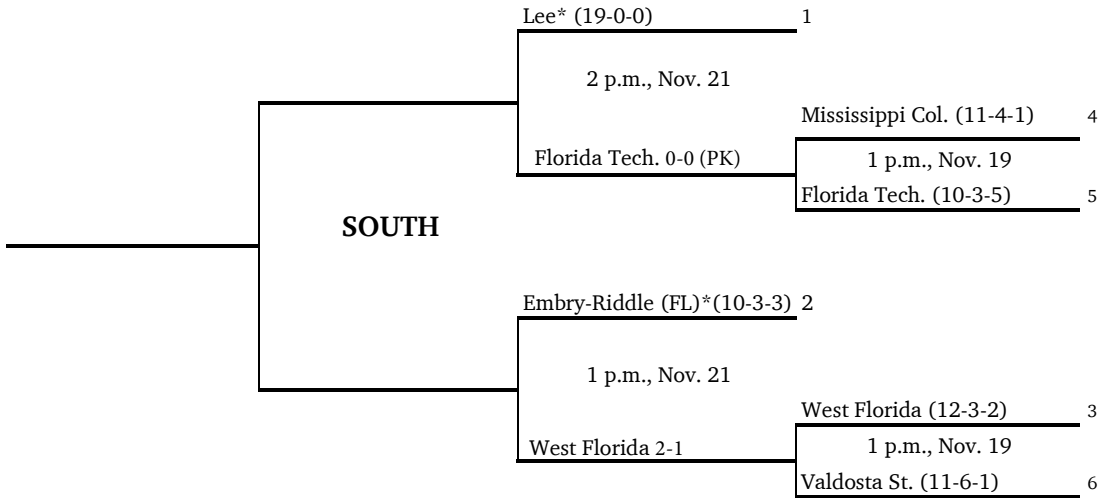

2021 NCAA DII SOUTH REGION PARTICIPANTS

NO. 1
LEE UNIVERSITY
LADY FLAMES
19-0-0

NO. 2
EMBRY-RIDDLE (FLA.)
EAGLES
10-3-3

NO. 3
UNIVERSITY OF WEST FLORIDA
ARGONAUTS
13-3-2

NO. 4
MISSISSIPPI COLLEGE
CHOCTAWS
11-4-2

NO. 5
FLORIDA TECH
PANTHERS
10-3-6

NO. 6
VALDOSTA STATE UNIVERSITY
BLAZERS
11-7-1

2021 NCAA DII SOUTH REGION SECOND ROUND NOTES